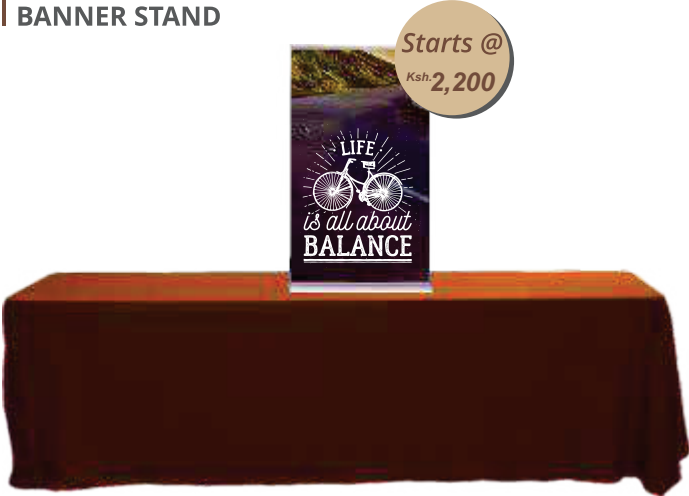

CUSTOMIZED TABLE RUNNER

Product	Customized Table Runner	
Material	Polyester Twill Fabric - 240 GSM	
Size (w x h)	2 x 5.67 ft	3 x 5.67 ft
	Custom Sizes Available	

SILVERSTEP 24" TABLE TOP BANNER STAND

Product	<i>Silverstep 24" Tabletop Banner Stand</i>	
Material	Super Flat Vinyl	
Size (w x h)	24 x 45 in	24 x 54 in
	24 x 63 in	24 x 76 in