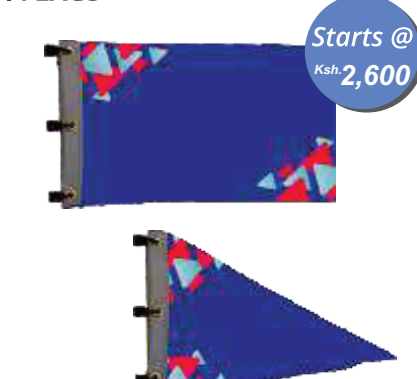

GOLF FLAGS

Product	Golf Flags	
Material	Polyester Material	
Size (w x h)	Rectangle - 20 x 14 in	
	Triangle - 19.69 x 14.57 in