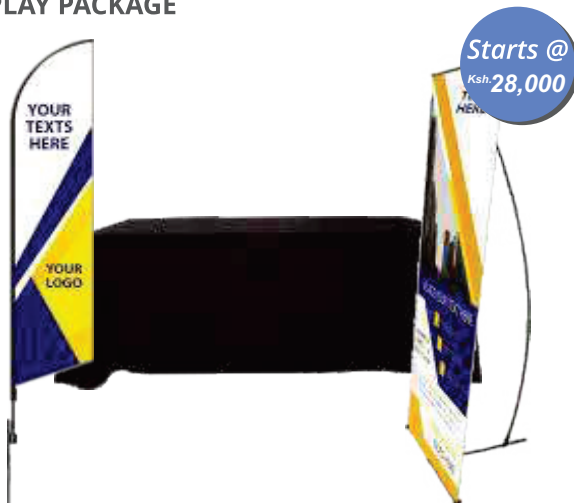

Giant Flag Pole_2

Pin Point Pole_1

Pin Point Pole_2

TRADE SHOW DISPLAY PACKAGES

TRADE SHOW CANOPY KIT

PORTABLE CANOPY TENT WITH ROLLUP STAND & TABLE COVER

DISPLAY PACKAGE 20 X 10FT TRADE SHOW BOOTH

ECONOMY DISPLAY PACKAGE