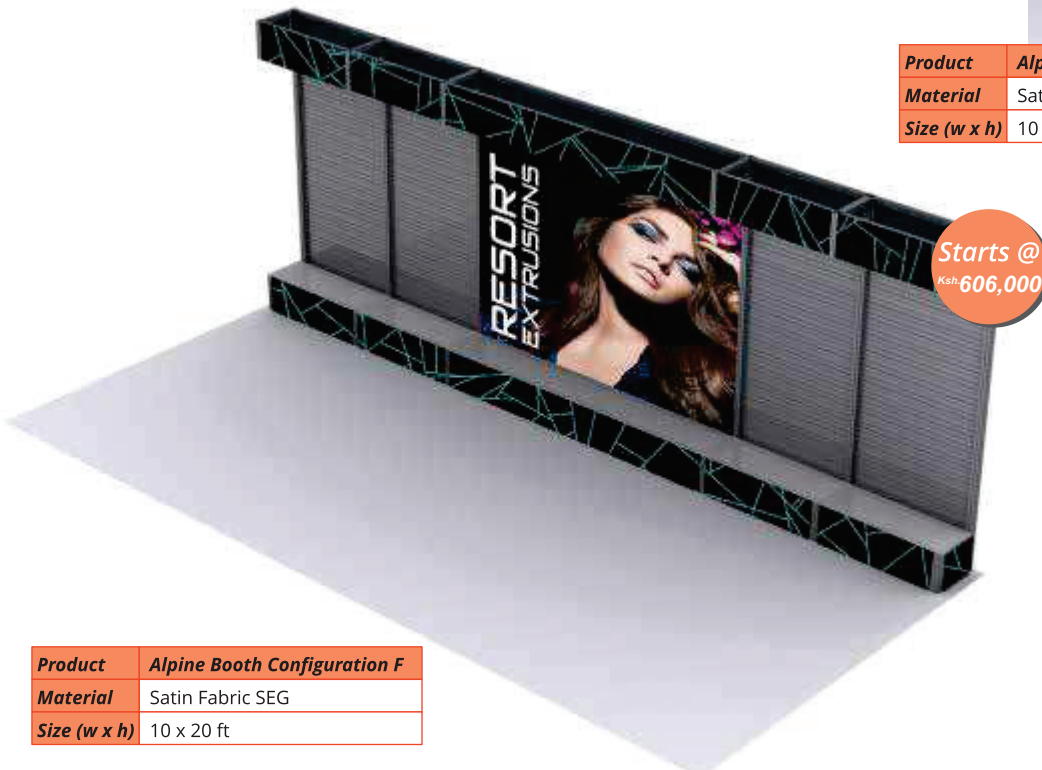

ALPINE BOOTH CONFIGURATION F

Product	Alpine Booth Configuration F
Material	Satin Fabric SEG
Size (w x h)	10 x 20 ft